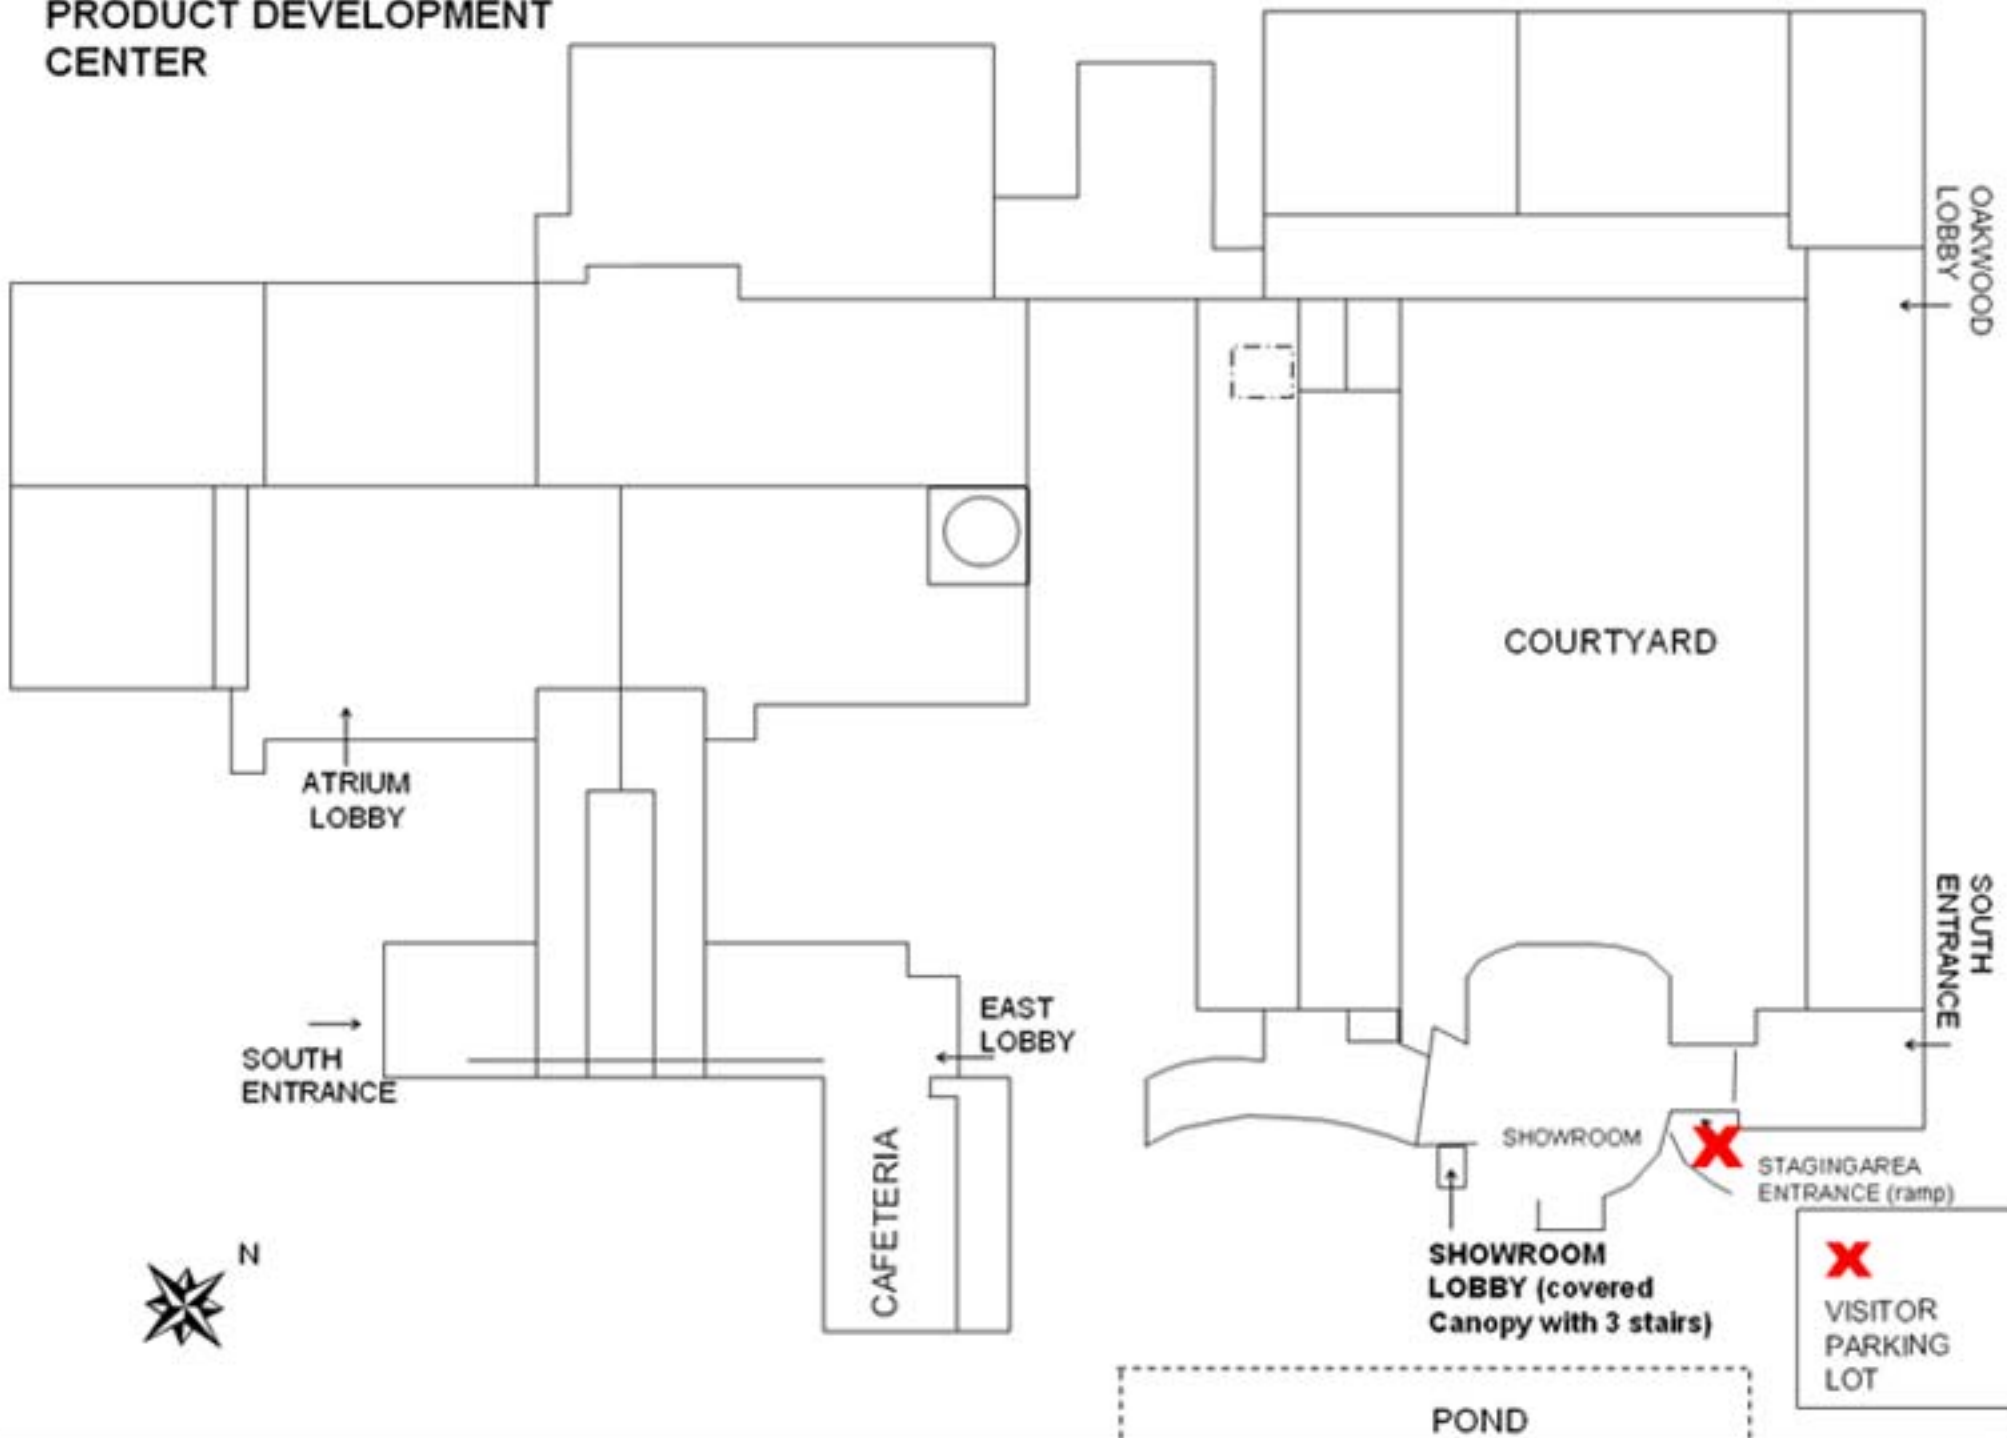

PRODUCT DEVELOPMENT CENTER

N