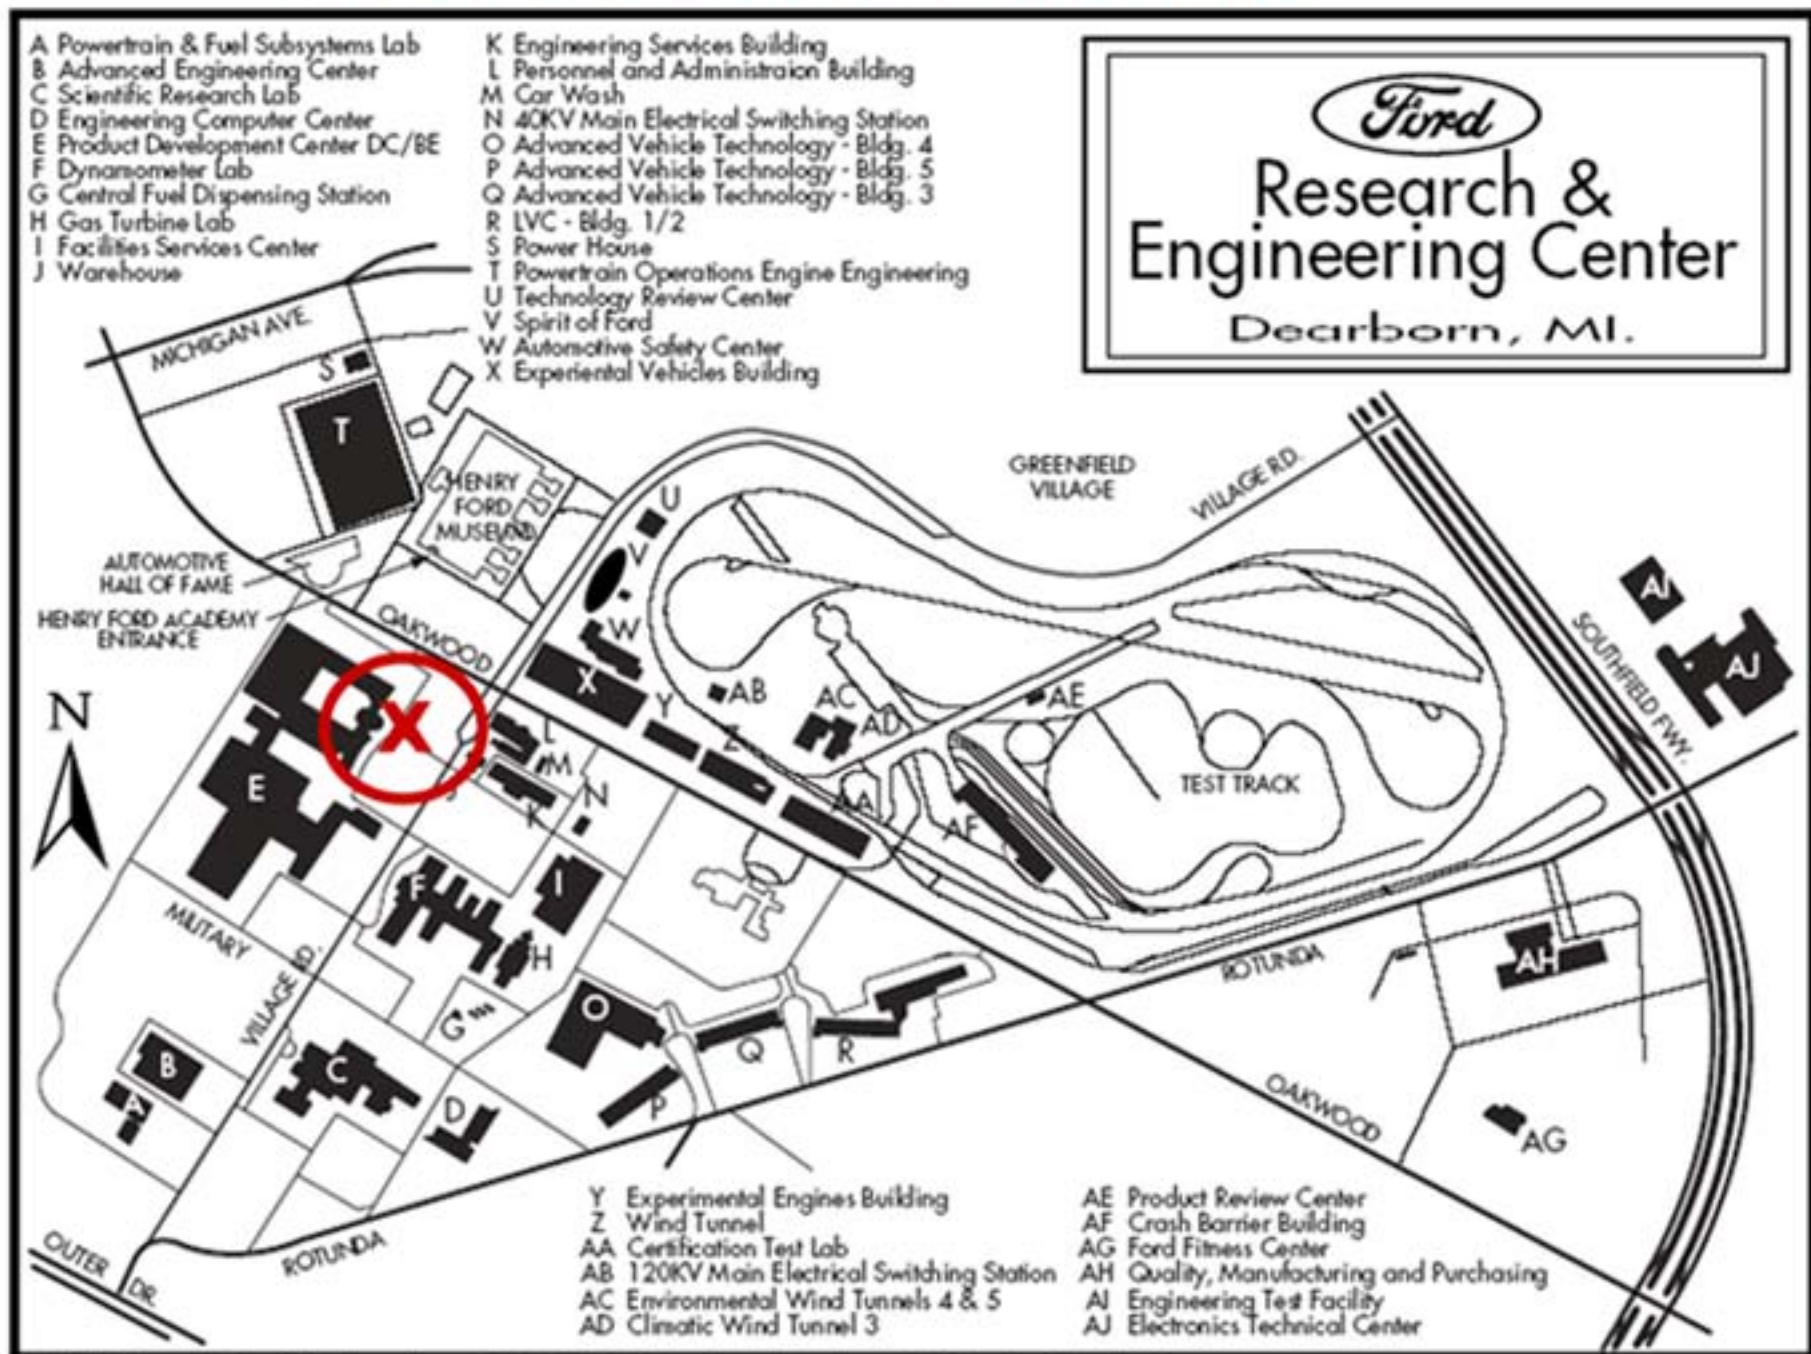

PRODUCT DEVELOPMENT CENTER - Item E